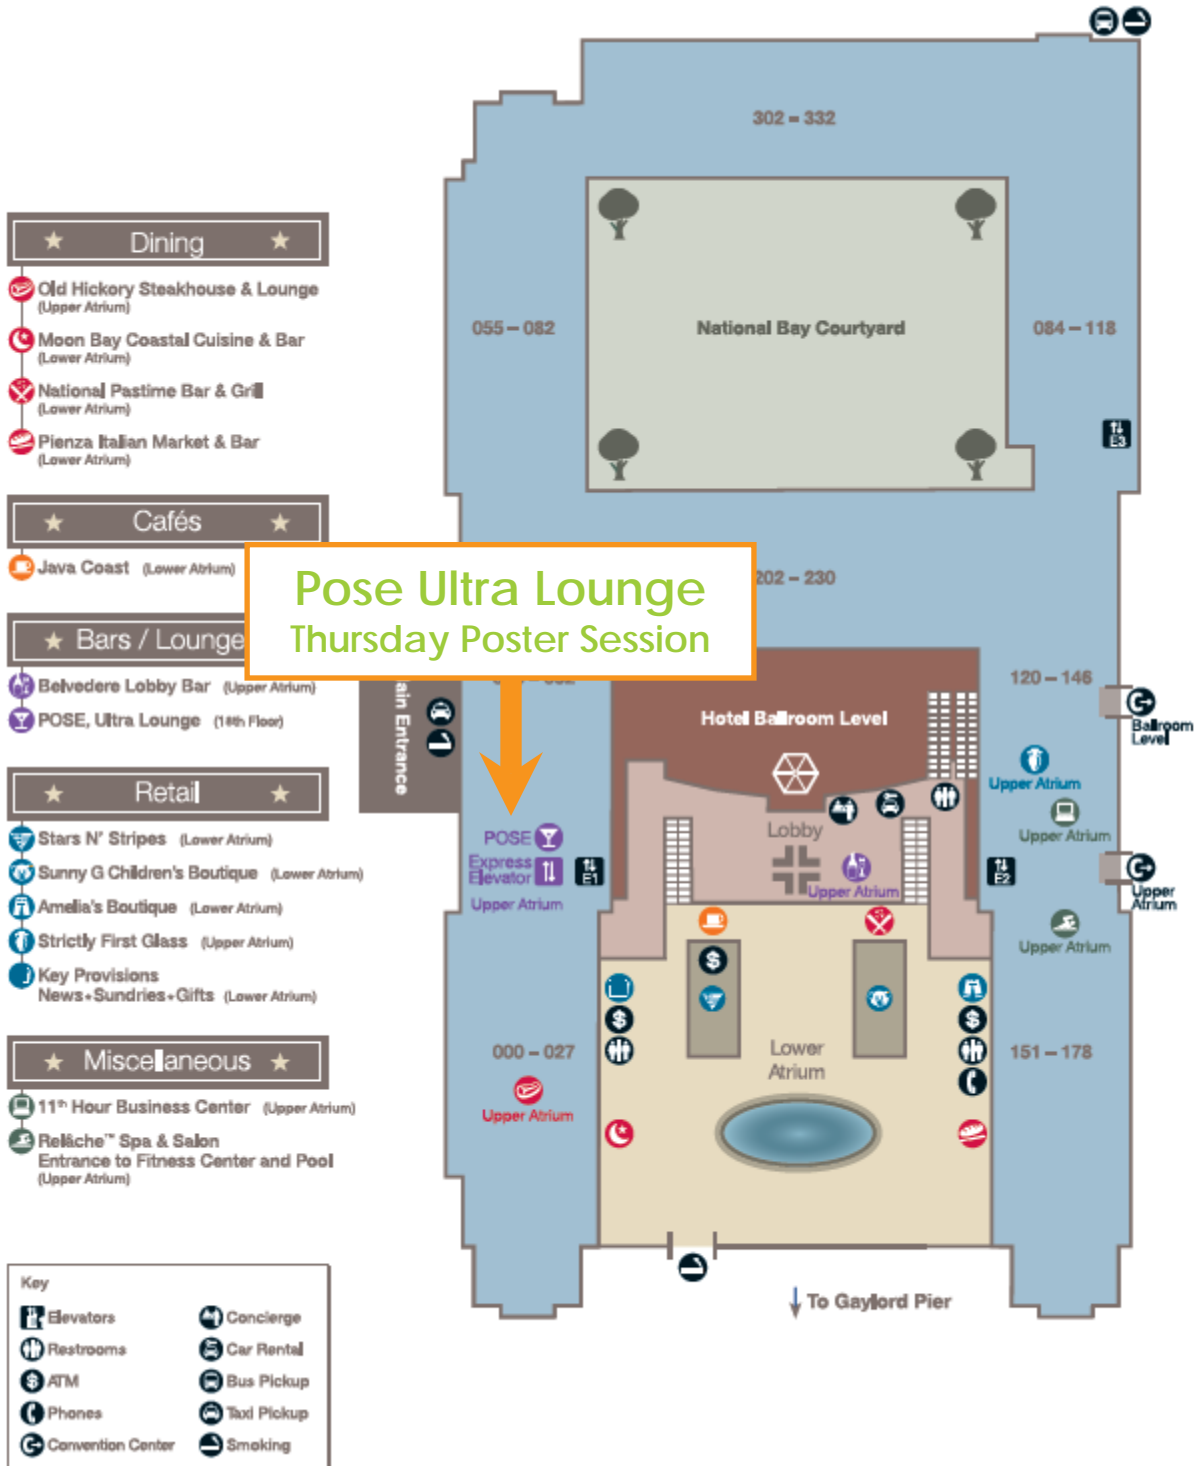

## Gaylord Hotel Map - Overview

## Gaylord Hotel Map – Convention Center

**National Harbor 12-13**  
Thursday & Friday General Sessions and Lightning Talks

- KEY
- Elevators
  - Restrooms
  - Phones
  - Smoking

**Chesapeake 4-6**  
Wednesday Workshops & Business Meetings

**Azalea 1-3**  
Thursday & Friday Breakout Sessions and BoF