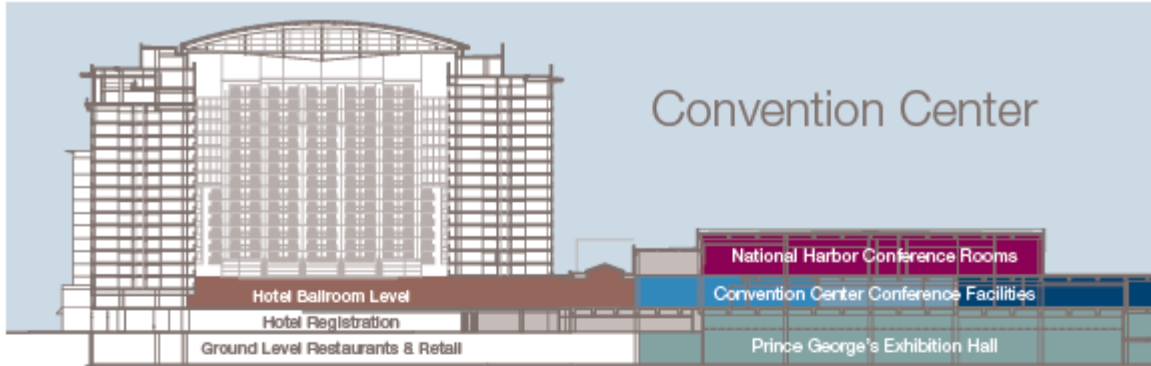

## Gaylord Hotel Map - Overview

## Gaylord Hotel Map – Convention Center

**National Harbor 12-13**  
Thursday & Friday General Sessions and Lightning Talks

- KEY
- Elevators
  - Restrooms
  - Phones
  - Smoking

**Chesapeake 4-6**  
Wednesday Workshops & Business Meetings