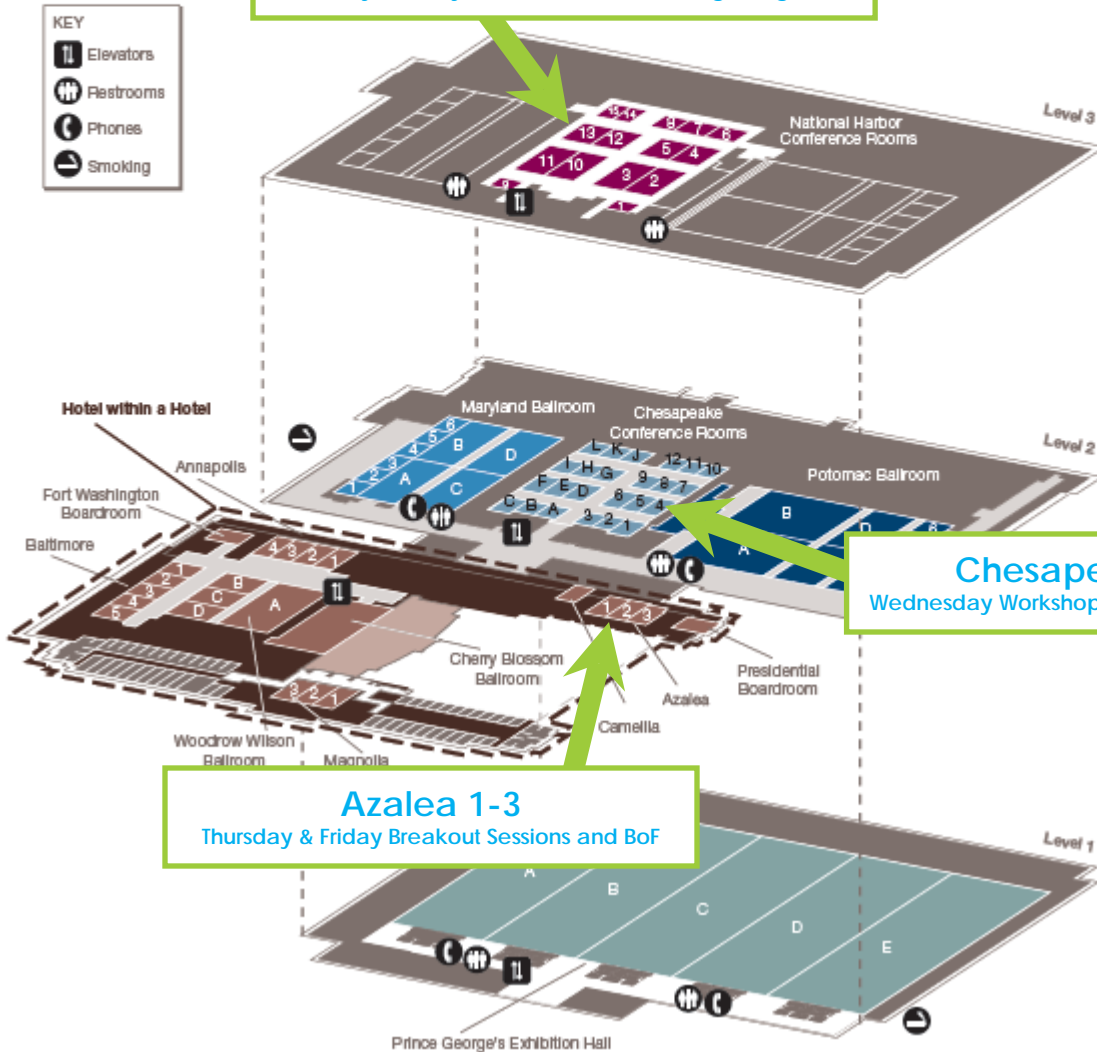

## Gaylord Hotel Map - Overview

## Gaylord Hotel Map – Convention Center

**National Harbor 12-13**  
Thursday & Friday General Sessions and Lightning Talks

- KEY
- Elevators
  - Restrooms
  - Phones
  - Smoking

**Chesapeake 4-6**  
Wednesday Workshops & Business Meetings

**Azalea 1-3**  
Thursday & Friday Breakout Sessions and BoF